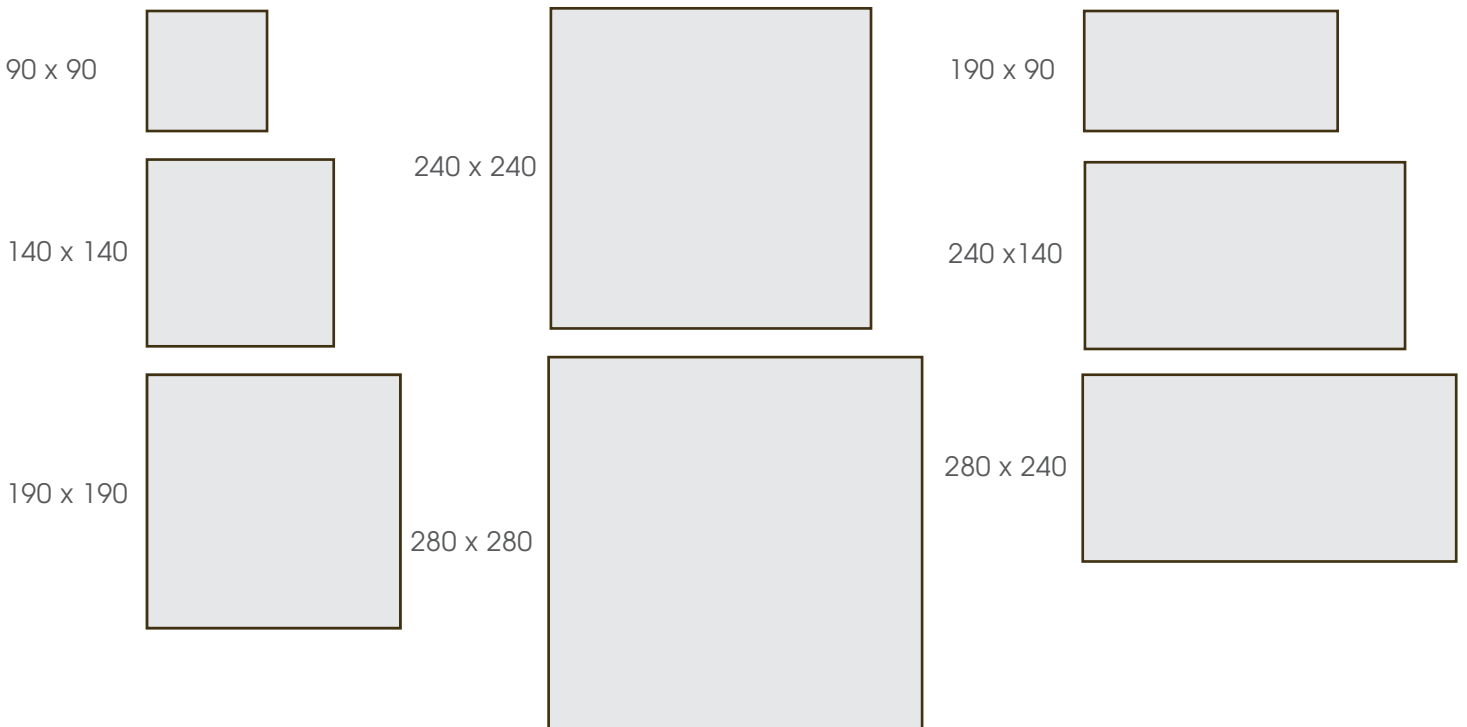

DECK, BATTEN & POST PROFILES

DECKING & BATTEN

Dressed All Round / Rough Sawn / Pencil Edge finish available

Custom Sizes: Available on request

POSTS

Dressed All Round or Fine Sawn (for larger sections 200mm+ sizes) / Rough Sawn/ Arras Edge Finish available

Custom Sizes: Available on request