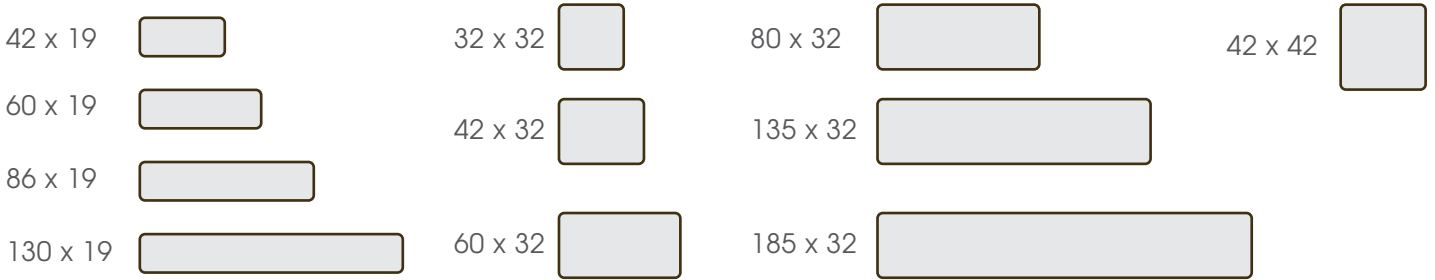

DECK, BATTEN & POST PROFILES

DECKING & BATTEN

Dressed All Round / Rough Sawn / Pencil Edge finish available

Custom Sizes: Available on request

POSTS

Dressed All Round or Fine Sawn (for larger sections 200mm+ sizes) / Rough Sawn/ Arras Edge Finish available

Custom Sizes: Available on request